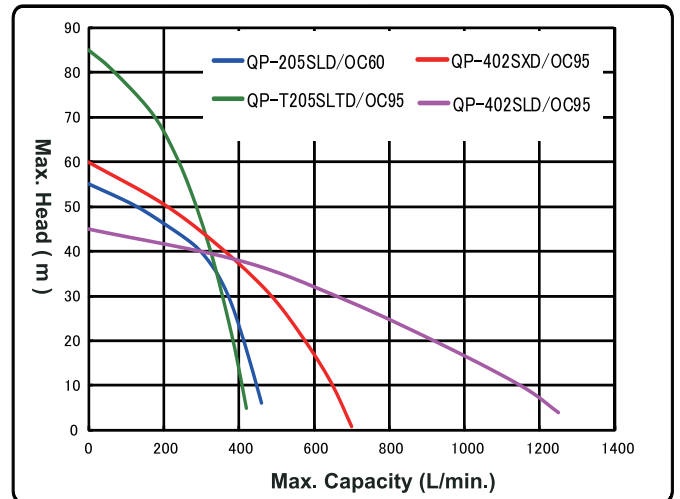

Trash pump

4 inch Max
1500L/min

with Large Fuel Tank (11 liter)

QP-40TD/OC95

Centrifugal pump

3 inch Max
1000L/min

QP-303D/OC60

High Pressure pump

4 inch Max
45m

QP-402SLD/OC95

Specification & Performance

Type	Transfer Pump (Centrifugal)	Big Flow Pump (Dewatering)			High Pressure Pump (Higher & Further)				Trash Pump (Muddy Water Handling)		
Model	QP-303D	QP-402D	QP-602D	QP-205SLD	QP-T205SLTD	QP-402SXD	QP-402SLD	QP-203TD	QP-301TD	QP-40TD	
Engine Type	OC60	OC60	OC95	OC60	OC95	OC95	OC95	OC60	OC60	OC95	
Inlet x Outlet (mm)	80 x 80	100 x 100	150 x 150	50 x 50	50 x 50	100 x 100	100 x 100	50 x 50	80 x 80	100 x 100	
Max. Head (m)	28	28	18	55	85	60	45	24	24	23	
Max. Flow (ℓ/m)	1000	1450	2200	470	420	700	1250	650	1100	1500	
Net Weight (kg)	73	73	166	73	99	94	94	91	91	133	
Engine (PS)	6.0	6.0	9.5	6.0	9.5	9.5	9.5	6.0	6.0	9.5	

*Specification may be changed without prior notice!

Performance Characteristic Curve