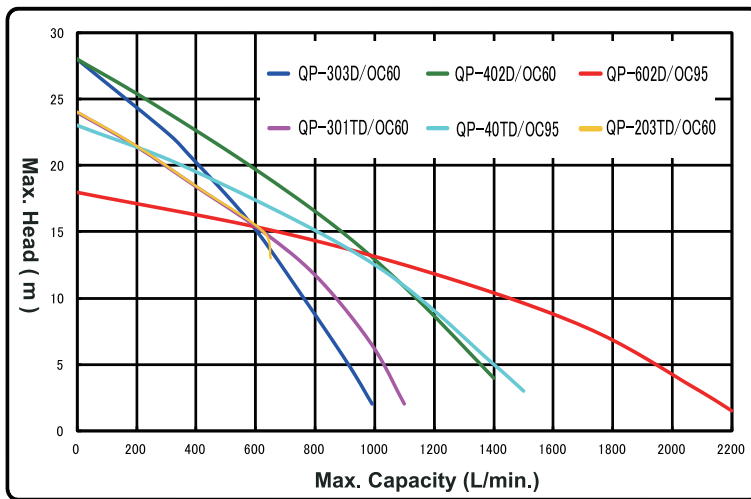

Trash pump

4 inch Max
1500L/min

with Large Fuel Tank (11 liter)

QP-40TD/OC95

Centrifugal pump

3 inch Max
1000L/min

QP-303D/OC60

High Pressure pump

4 inch Max
45m

QP-402SLD/OC95

Specification & Performance

Type	Transfer Pump (Centrifugal)	Big Flow Pump (Dewatering)			High Pressure Pump (Higher & Further)				Trash Pump (Muddy Water Handling)		
Model	QP-303D	QP-402D	QP-602D	QP-205SLD	QP-T205SLTD	QP-402SXD	QP-402SLD	QP-203TD	QP-301TD	QP-40TD	
Engine Type	OC60	OC60	OC95	OC60	OC95	OC95	OC95	OC60	OC60	OC95	
Inlet x Outlet (mm)	80 x 80	100 x 100	150 x 150	50 x 50	50 x 50	100 x 100	100 x 100	50 x 50	80 x 80	100 x 100	
Max. Head (m)	28	28	18	55	85	60	45	24	24	23	
Max. Flow (ℓ/m)	1000	1450	2200	470	420	700	1250	650	1100	1500	
Net Weight (kg)	73	73	166	73	99	94	94	91	91	133	
Engine (PS)	6.0	6.0	9.5	6.0	9.5	9.5	9.5	6.0	6.0	9.5	

*Specification may be changed without prior notice!

Performance Characteristic Curve